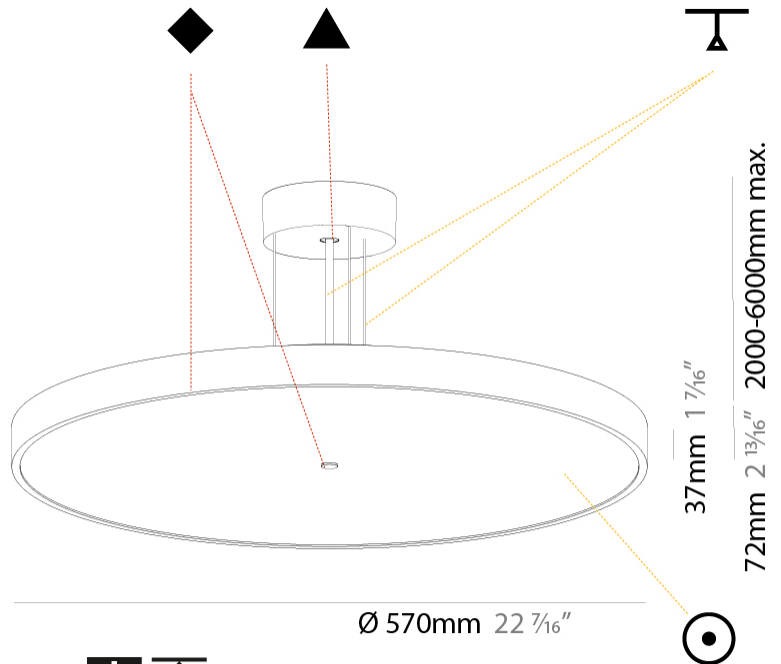

GENERAL

Series: Sign Diva
Subseries: Sign Diva
Brand: Prolicht
Division: Architectural
Mounting Type: Suspension
Mounting Location: Ceiling
Subcategory: Pendant

PHYSICAL

Shape: Round
Diameter (mm): 570
Diameter (in): 22 7/16
Height (mm): 72
Height (in): 2 13/16
Max. Overall Height (mm): 6072
Max. Overall Height (in): 239 1/16
Light Distribution: Direct
Weight (kg): 7.802
Weight (lbs): 17.2
Diffuser: PMMA - Opal / Micro-Prism / Sparkling Secret / Vintage Industrial with Shine Ring
Fixture Finish: SSR / BKV / CWI / CRY / HAB / LAG / UFT / ITA / RUA / RUR / MIC / FTG / MYG / TWT / LOD / PUS / FRO / FUP / KIA / POP / BLS / SPG / MEY / GOH / GUM / CHC / COM / ABZ / JAG / OBR / MOS / ROR
Fixture Material: Extruded Aluminum / Steel
Cable Details: 2000mm or 6000mm Transparent Cable

ELECTRICAL

Lamp Type: LED (Zhaga Standard)
Input Wattage (W): 58.3
Total Output Wattage (W): 53
Dimming: Tri-Mode (Non-Dimming and Phase Dimming (120Vac only) and 0-10V Dimming)
Driver Included: Yes
Driver Location: Integrated
Driver Type: Constant Current - Universal
Driver Class: Class 2
Input Voltage (V): 120 - 277
Constant Current (MA): 350

LED

Color Temperature (°K): 2700 / 3000 / 3500 / 4000
Max. Delivered Lumen (lm): 5060 / 6120 / 6233 / 6360
CRI: >90 CRI
Lamp Life (hrs): 50000

OPTICAL

RATINGS AND CERTIFICATIONS

Certified By: Certified for North American Standards
IP rating: IP20