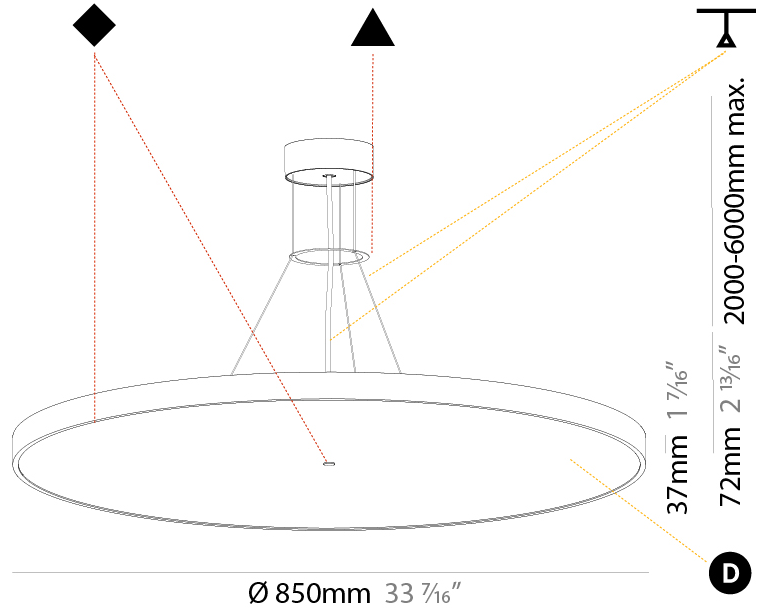

GENERAL

Series: Sign Diva
Subseries: Sign Diva
Brand: Prolicht
Division: Architectural
Mounting Type: Suspension
Mounting Location: Ceiling
Subcategory: Pendant

PHYSICAL

Shape: Round
Diameter (mm): 850
Diameter (in): 33 ⁷/₁₆"
Height (mm): 72
Height (in): 2 ¹³/₁₆"
Max. Overall Height (mm): 6072
Max. Overall Height (in): 239 ⁷/₁₆"
Light Distribution: Direct
Weight (kg): 14.005
Weight (lbs): 30.88
Diffuser: PMMA - Opal / Micro-Prism / Sparkling Secret / Vintage Industrial
Fixture Finish: SSR / BKV / CWI / CRY / HAB / LAG / UFT / ITA / RUA / RUR / MIC / FTG / MYG / TWT / LOD / PUS / FRO / FUP / KIA / POP / BLS / SPG / MEY / GOH / GUM / CHC / COM / ABZ / JAG / OBR / MOS / ROR
Fixture Material: Extruded Aluminum / Steel
Cable Details: 2000mm or 6000mm Transparent Cable

ELECTRICAL

Lamp Type: LED (Zhaga Standard)
Input Wattage (W): 96.8
Total Output Wattage (W): 76.8
Dimming: Tri-Mode (Non-Dimming and Phase Dimming (120Vac only) and 0-10V Dimming)
Driver Included: Yes
Driver Location: Integrated
Driver Type: Constant Current - Universal
Driver Class: Class 2
Input Voltage (V): 120 - 277
Constant Current (MA): 600

LED

Color Temperature (°K): 2700 / 3000 / 3500 / 4000
Max. Delivered Lumen (lm): 7960 / 9950 / 10153 / 10360
CRI: >90 CRI
Lamp Life (hrs): 50000

OPTICAL

RATINGS AND CERTIFICATIONS

Certified By: Certified for North American Standards
IP rating: IP20

PROJECT
TYPE
SPECIFIER
QUANTITY
DATE